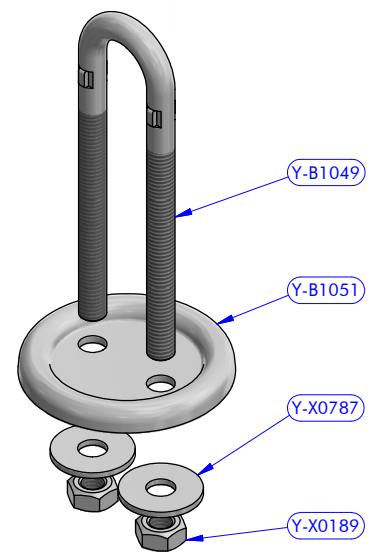

SHEAVE MOD. 05114/M

U-BOLT MOD. 7105

PART LIST			
CODE	DESCRIPTION	MATERIAL	Q.TY
SFD008	Delrin ball 1/8"	Plastic	38
Y-B0131	Pipe spacer	S.Steel	1
Y-B0133	Spacer	S.Steel	1
Y-B0135	Sheave	Mekton	1
Y-B0695	Spring ring	S.Steel	1
Y-B0798	Cheekplate	Aluminium	1
Y-B0982	Head	S.Steel	1
Y-B1049	Shackle	S.Steel	1
Y-B1051	Base	S.Steel	1
Y-W1033	Washer	S.Steel	1
Y-X0073	Washer	S.Steel	2
Y-X0189	Nut	S.Steel	2
Y-X0322	Washer	Tufnol	1
Y-X0787	Washer	S.Steel	2
Y-X0995	Conical spring	S.Steel	1